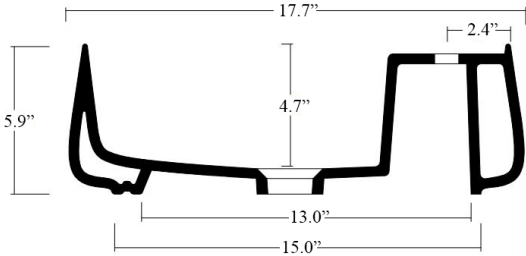

Collection |
Mood

Model |
Mood JU 42.42F

Dimensions Metric

1 inch = 2.54 cm

1 inch = 25.4 mm

WS®
BATH
COLLECTIONS

1051 Lea Drive - Collegeville, PA 19426
Tel. 215 513 9400 - Fax 610 831 0215

www.ws bathcollections.com - info@ws bathcollections.com

Mood JU 42.42F

Weight: 22.0 lbs.

* WS Bath Collections reserves the right to revise dimensions or information on this sheet without notice

<p>Collection Mood</p>	<p>Model Mood JU 42.42F</p>	<p>Dimensions Metric 1 inch = 2.54 cm 1 inch = 25.4 mm</p>	 <p>1051 Lea Drive - Collegeville, PA 19426 Tel. 215 513 9400 - Fax 610 831 0215 www.ws bathcollections.com - info@ws bathcollections.com</p>
-------------------------------------	------------------------------------------	--------------------------------------------------------------------	---------------------------------------------------------------------------------------------------------------------------------------------------------------------------------------------------------------------------------------------------------------------------------------------------------------------------------------------

Bolts

Silicone (optional)

Collection
Mood

Model |
Mood JU 42.42F

Dimensions Metric
1 inch = 2.54 cm
1 inch = 25.4 mm

WS[®]
BATH
COLLECTIONS

1051 Lea Drive - Collegeville, PA 19426
Tel. 215 513 9400 - Fax 610 831 0215
www.ws bathcollections.com - info@ws bathcollections.com