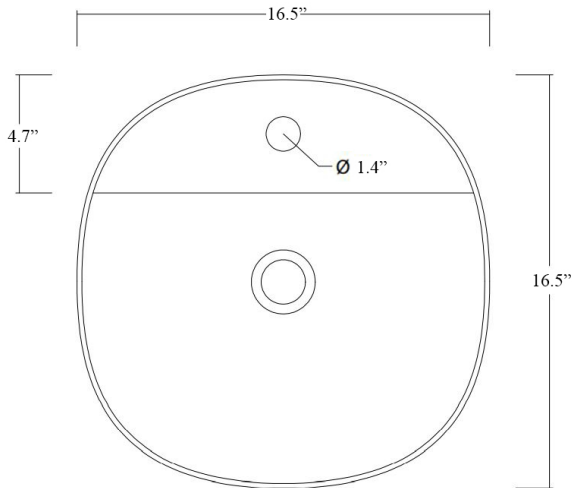

Collection |
Mood

Model |
Mood JU 42.42F

Dimensions Metric

1 inch = 2.54 cm

1 inch = 25.4 mm

WS®
BATH
COLLECTIONS

1051 Lea Drive - Collegeville, PA 19426
Tel. 215 513 9400 - Fax 610 831 0215

www.ws bathcollections.com - info@ws bathcollections.com

Mood JU 42.42F

Weight: 22.0 lbs.

* WS Bath Collections reserves the right to revise dimensions or information on this sheet without notice

<p>Collection Mood</p>	<p>Model Mood JU 42.42F</p>	<p>Dimensions Metric 1 inch = 2.54 cm 1 inch = 25.4 mm</p>	 <p>1051 Lea Drive - Collegeville, PA 19426 Tel. 215 513 9400 - Fax 610 831 0215 www.ws bathcollections.com - info@ws bathcollections.com</p>
-------------------------------------	------------------------------------------	--------------------------------------------------------------------	---------------------------------------------------------------------------------------------------------------------------------------------------------------------------------------------------------------------------------------------------------------------------------------------------------------------------------------------

Bolts

Silicone (optional)

Collection
Mood

Model |
Mood JU 42.42F

Dimensions Metric
1 inch = 2.54 cm
1 inch = 25.4 mm

WS[®]
BATH
COLLECTIONS

1051 Lea Drive - Collegeville, PA 19426
Tel. 215 513 9400 - Fax 610 831 0215
www.ws bathcollections.com - info@ws bathcollections.com