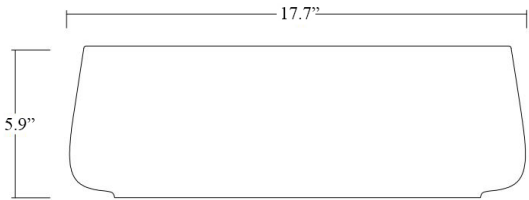

Collection |
Mood

Model |
Mood JU 42.42F

Dimensions Metric

1 inch = 2.54 cm

1 inch = 25.4 mm

WS®
BATH
COLLECTIONS

1051 Lea Drive - Collegeville, PA 19426
Tel. 215 513 9400 - Fax 610 831 0215

www.ws bathcollections.com - info@ws bathcollections.com

Mood JU 42.42F

Weight: 22.0 lbs.

* WS Bath Collections reserves the right to revise dimensions or information on this sheet without notice

<p>Collection Mood</p>	<p>Model Mood JU 42.42F</p>	<p>Dimensions Metric 1 inch = 2.54 cm 1 inch = 25.4 mm</p>	 <p>1051 Lea Drive - Collegeville, PA 19426 Tel. 215 513 9400 - Fax 610 831 0215 www.ws bathcollections.com - info@ws bathcollections.com</p>
-------------------------------------	------------------------------------------	--------------------------------------------------------------------	---------------------------------------------------------------------------------------------------------------------------------------------------------------------------------------------------------------------------------------------------------------------------------------------------------------------------------------------

Bolts

Silicone (optional)

Collection
Mood

Model |
Mood JU 42.42F

Dimensions Metric
1 inch = 2.54 cm
1 inch = 25.4 mm

WS[®]
BATH
COLLECTIONS

1051 Lea Drive - Collegeville, PA 19426
Tel. 215 513 9400 - Fax 610 831 0215
www.ws bathcollections.com - info@ws bathcollections.com